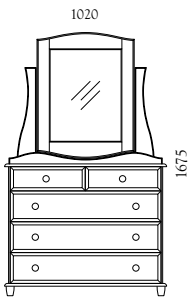

Headboard sizes:

Single	890mm
King Single	1040mm
Double	1420mm
Queen	1570mm
King	1720mm

OBB2
Blanket Box

OC4
Chest

OC5
Chest

OC6
Chest

OL6
Lingerie Chest

OT5
Tallboy

OC8
Chest

OJ5
Jumbo Chest

OS8
Scotch Chest

OS9
Scotch Chest

OLT7
Large Tallboy

All measurements are in millimetres, are approximate and are subject to change.

Colours are indicative.

All drawer units shown with optional upstand.