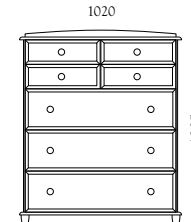

Headboard sizes:

Single	890mm
King Single	1040mm
Double	1420mm
Queen	1570mm
King	1720mm

OBB2
Blanket Box

OC4
Chest

OC5
Chest

OC6
Chest

OL6
Lingerie Chest

OT5
Tallboy

OC8
Chest

OJ5
Jumbo Chest

OS8
Scotch Chest

OS9
Scotch Chest

OLT7
Large Tallboy

All measurements are in millimetres, are approximate and are subject to change.

Colours are indicative.

All drawer units shown with optional upstand.

OD5
Dresser

OD6
Dresser

OD8
Dresser

OD11
Dresser

OC9
Chest

OBC3
Bookcase

OBC6
Bookcase

OW2
Wardrobe