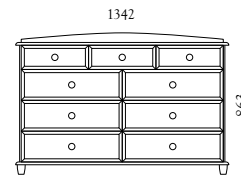

Headboard sizes:

Single	890mm
King Single	1040mm
Double	1420mm
Queen	1570mm
King	1720mm

OBB2
Blanket Box

OC4
Chest

OC5
Chest

OC6
Chest

OL6
Lingerie Chest

OT5
Tallboy

OC8
Chest

OJ5
Jumbo Chest

OS8
Scotch Chest

OS9
Scotch Chest

OLT7
Large Tallboy

All measurements are in millimetres, are approximate and are subject to change.

Colours are indicative.

All drawer units shown with optional upstand.

OD5
Dresser

OD6
Dresser

OD8
Dresser

OD11
Dresser

OC9
Chest

OBC3
Bookcase

OBC6
Bookcase

OW2
Wardrobe