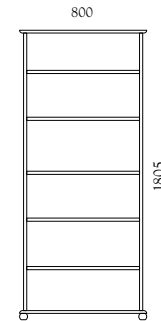

Headboard sizes:

Single	890mm
King Single	1040mm
Double	1420mm
Queen	1570mm
King	1720mm

OBB2
Blanket Box

OC4
Chest

OC5
Chest

OC6
Chest

OL6
Lingerie Chest

OT5
Tallboy

OC8
Chest

OJ5
Jumbo Chest

OS8
Scotch Chest

OS9
Scotch Chest

OLT7
Large Tallboy

All measurements are in millimetres, are approximate and are subject to change.

Colours are indicative.

All drawer units shown with optional upstand.

OD5
Dresser

OD6
Dresser

OD8
Dresser

OD11
Dresser

OC9
Chest

OBC3
Bookcase

OBC6
Bookcase

OW2
Wardrobe