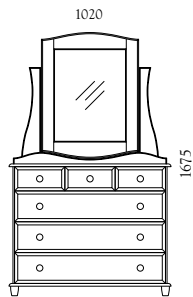

OD6
Dresser