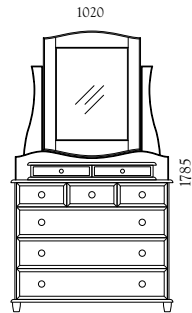

OD8
Dresser