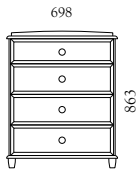

Bringing
Quality & Value
Together

MANUFACTURED BY

MANUFACTURED BY

MANUFACTURED BY

PH 0800 COMPAC(2 6 6 7 2 2)

OB1 Bedside
OBDL Bedside
OBDR Bedside
OB3 Bedside

OHBS
Single Headboard

OHBQ
Queen Headboard

Headboard sizes:

Single	890mm
King Single	1040mm
Double	1420mm
Queen	1570mm
King	1720mm

OBB2
Blanket Box

OC4
Chest

OC5
Chest

OC6
Chest

OL6
Lingerie Chest

OT5
Tallboy

OC8
Chest

OJ5
Jumbo Chest

OS8
Scotch Chest

OS9
Scotch Chest

OLT7
Large Tallboy

All measurements are in millimetres, are approximate and are subject to change.

Colours are indicative.

All drawer units shown with optional upstand.