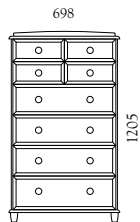

Headboard sizes:

Single	890mm
King Single	1040mm
Double	1420mm
Queen	1570mm
King	1720mm

OBB2
Blanket Box

OC4
Chest

OC5
Chest

OC6
Chest

OL6
Lingerie Chest

OT5
Tallboy

OC8
Chest

OJ5
Jumbo Chest

OS8
Scotch Chest

OS9
Scotch Chest

OLT7
Large Tallboy

All measurements are in millimetres, are approximate and are subject to change.

Colours are indicative.

All drawer units shown with optional upstand.