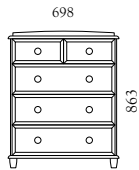

Headboard sizes:

Single	890mm
King Single	1040mm
Double	1420mm
Queen	1570mm
King	1720mm

OBB2
Blanket Box

OC4
Chest

OC5
Chest

OC6
Chest

OL6
Lingerie Chest

OT5
Tallboy

OC8
Chest

OJ5
Jumbo Chest

OS8
Scotch Chest

OS9
Scotch Chest

OLT7
Large Tallboy

All measurements are in millimetres, are approximate and are subject to change.

Colours are indicative.

All drawer units shown with optional upstand.