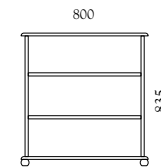

Headboard sizes:

Single	890mm
King Single	1040mm
Double	1420mm
Queen	1570mm
King	1720mm

OBB2
Blanket Box

OC4
Chest

OC5
Chest

OC6
Chest

OL6
Lingerie Chest

OT5
Tallboy

OC8
Chest

OJ5
Jumbo Chest

OS8
Scotch Chest

OS9
Scotch Chest

OLT7
Large Tallboy

All measurements are in millimetres, are approximate and are subject to change.

Colours are indicative.

All drawer units shown with optional upstand.

OD5
Dresser

OD6
Dresser

OD8
Dresser

OD11
Dresser

OC9
Chest

OBC3
Bookcase

OBC6
Bookcase

OW2
Wardrobe