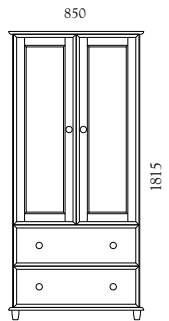

Headboard sizes:

Single	890mm
King Single	1040mm
Double	1420mm
Queen	1570mm
King	1720mm

OBB2
Blanket Box

OC4
Chest

OC5
Chest

OC6
Chest

OL6
Lingerie Chest

OT5
Tallboy

OC8
Chest

OJ5
Jumbo Chest

OS8
Scotch Chest

OS9
Scotch Chest

OLT7
Large Tallboy

All measurements are in millimetres, are approximate and are subject to change.

Colours are indicative.

All drawer units shown with optional upstand.

OD5
Dresser

OD6
Dresser

OD8
Dresser

OD11
Dresser

OC9
Chest

OBC3
Bookcase

OBC6
Bookcase

OW2
Wardrobe