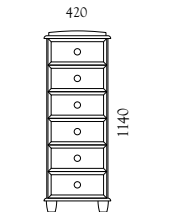

Headboard sizes:

Single	890mm
King Single	1040mm
Double	1420mm
Queen	1570mm
King	1720mm

OBB2
Blanket Box

OC4
Chest

OC5
Chest

OC6
Chest

OL6
Lingerie Chest

OT5
Tallboy

OC8
Chest

OJ5
Jumbo Chest

OS8
Scotch Chest

OS9
Scotch Chest

OLT7
Large Tallboy

All measurements are in millimetres, are approximate and are subject to change.

Colours are indicative.

All drawer units shown with optional upstand.