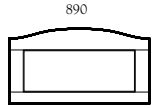

Bringing
Quality & Value
Together

MANUFACTURED BY

MANUFACTURED BY

MANUFACTURED BY

PH 0800 COMPAC(2 6 6 7 2 2)

OB1 Bedside
OBDL Bedside
OBDR Bedside
OB3 Bedside

OHBS
Single Headboard

OHBQ
Queen Headboard

Headboard sizes:

Single	890mm
King Single	1040mm
Double	1420mm
Queen	1570mm
King	1720mm

OBB2
Blanket Box

OC4
Chest

OC5
Chest

OC6
Chest

OL6
Lingerie Chest

OT5
Tallboy