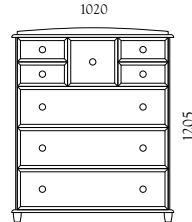

Headboard sizes:

Single	890mm
King Single	1040mm
Double	1420mm
Queen	1570mm
King	1720mm

OBB2
Blanket Box

OC4
Chest

OC5
Chest

OC6
Chest

OL6
Lingerie Chest

OT5
Tallboy

OC8
Chest

OJ5
Jumbo Chest

OS8
Scotch Chest

OS9
Scotch Chest

OLT7
Large Tallboy

All measurements are in millimetres, are approximate and are subject to change.

Colours are indicative.

All drawer units shown with optional upstand.