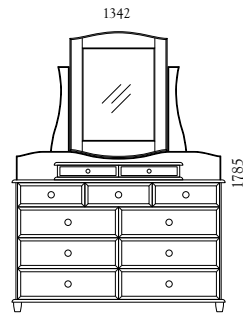

OD11
Dresser