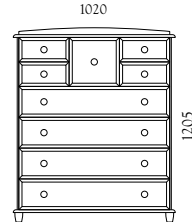

Headboard sizes:

Single	890mm
King Single	1040mm
Double	1420mm
Queen	1570mm
King	1720mm

OBB2
Blanket Box

OC4
Chest

OC5
Chest

OC6
Chest

OL6
Lingerie Chest

OT5
Tallboy

OC8
Chest

OJ5
Jumbo Chest

OS8
Scotch Chest

OS9
Scotch Chest

OLT7
Large Tallboy

All measurements are in millimetres, are approximate and are subject to change.

Colours are indicative.

All drawer units shown with optional upstand.